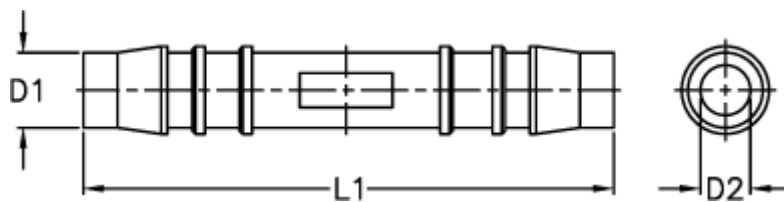

Data Sheet

Article number: 027508900016

Description: Norma hose coupling GS 16

Measures

D1 = 16

D2 = 12.0

L1 = 75.0